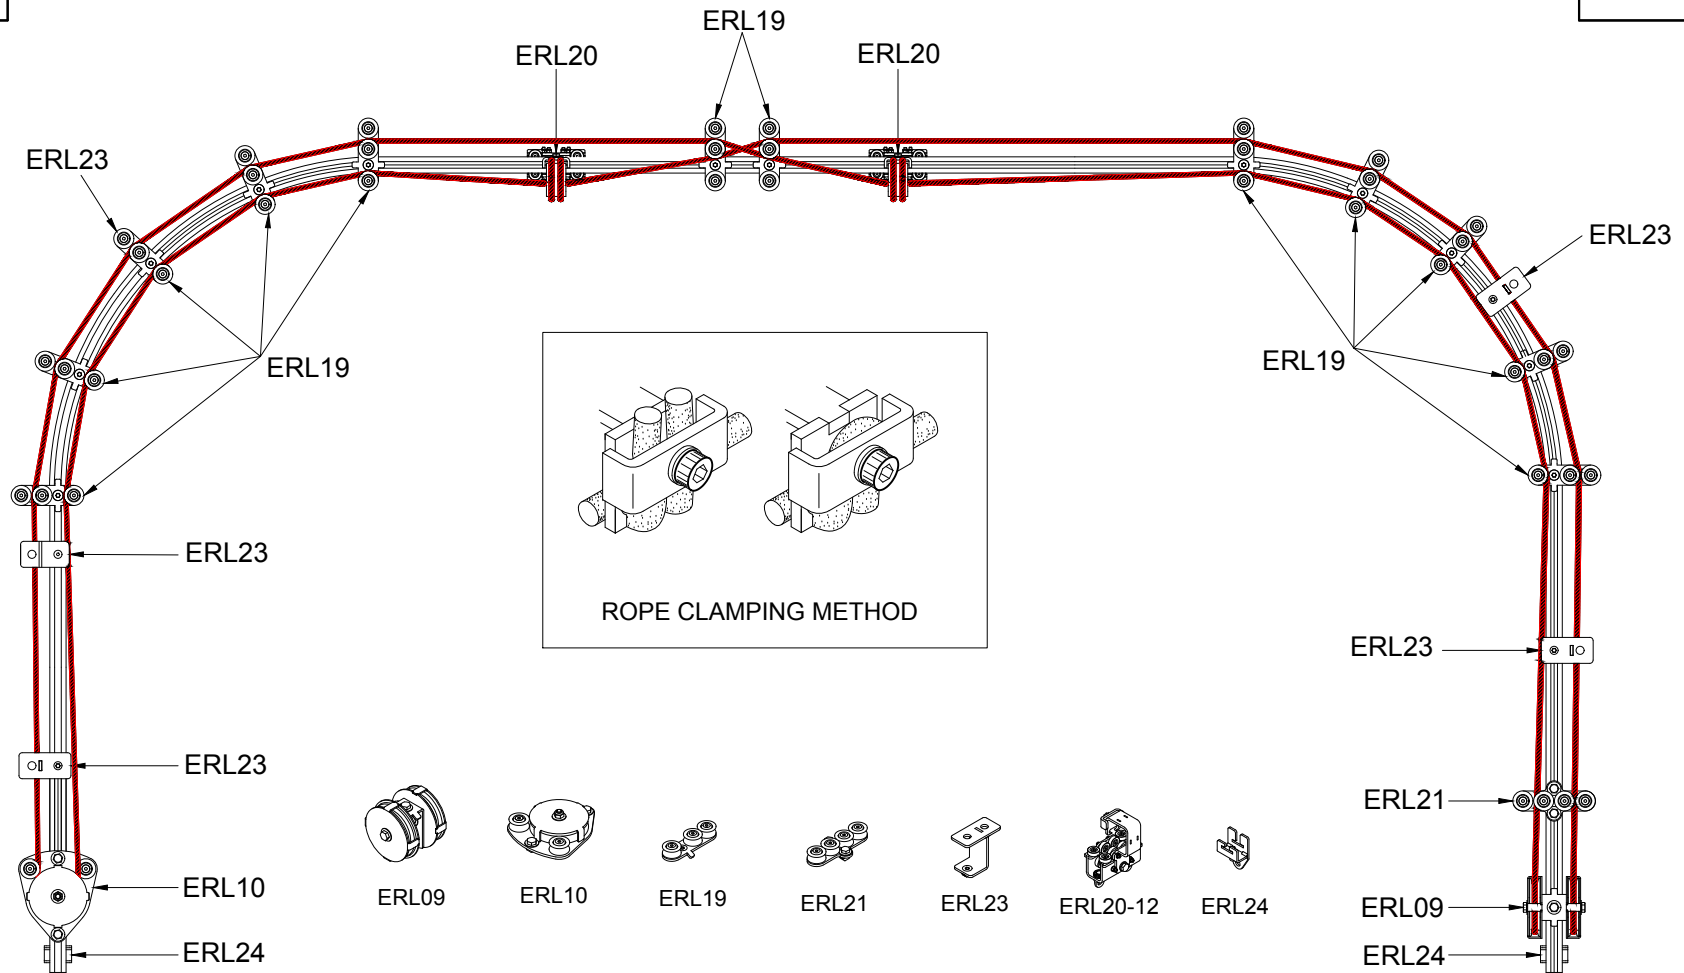

DWG No
ERL-CD6

DO NOT SCALE

THIRD ANGLE PROJECTION

DXF File Name

TRIPLE E LTD
16 AIRPORT IND EST
MAIN ROAD, BIGGIN HILL
KENT, TN16 3BW
TEL: +44 (0) 1959 570333
FAX: +44 (0) 1959 570888

© TRIPLE E LTD
THE CONTENTS OF THIS
DRAWING CONSTITUTES
DESIGN COPYRIGHT AND
MAY NOT BE REPRODUCED
OR DISCLOSED TO A THIRD
PARTY WITHOUT PRIOR
PERMISSION IN WRITING
FROM TRIPLE E LTD

TITLE U-Shaped Centre Crossover Viewed From Above	
ALL DIMENSIONS IN MILLIMETRES (mm) TOLERANCES UNLESS OTHERWISE STATED DIMENSIONAL ±0.2	MATERIAL
	FINISH

SPECIAL INSTRUCTIONS
ERL06 - Runners not shown

DRAWN LE	SCALE
APPD	DATE 2017
PART No	DWG No Rev